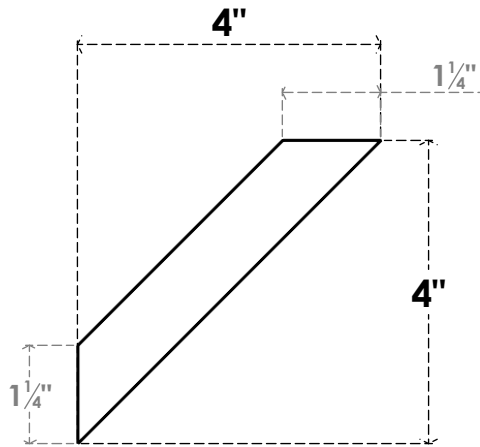

ITEM NUMBER: BRCPC060X04000X04000TRA

6"W X 4"D X 4"H TRADITIONAL ARCHITECTURAL GRADE PVC CLOSED KNEE BRACE

SIDE PROFILE

FRONT PROFILE

ISOMETRIC

EKENA MILLWORK
2300 WEST MAIN ST.
CLARKSVILLE, TX 75426
TOLL FREE: 866-607-0453
WWW.EKENAMILLWORK.COM