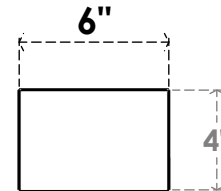

ITEM NUMBER: BRCPC060X04000X04000TRA

6"W X 4"D X 4"H TRADITIONAL ARCHITECTURAL GRADE PVC CLOSED KNEE BRACE

SIDE PROFILE

FRONT PROFILE

ISOMETRIC

EKENA MILLWORK
2300 WEST MAIN ST.
CLARKSVILLE, TX 75426
TOLL FREE: 866-607-0453
WWW.EKENAMILLWORK.COM