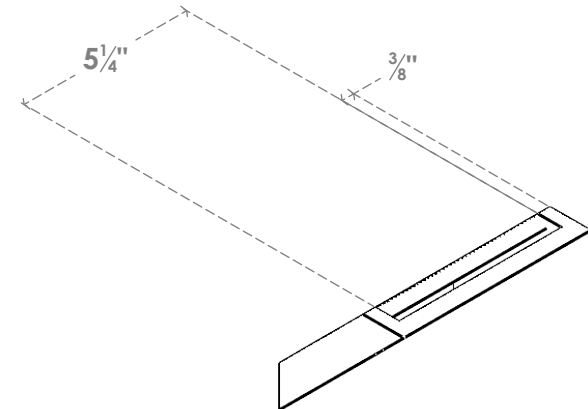

ITEM NUMBER: BRCPC060X04000X04000TRA

6"W X 4"D X 4"H TRADITIONAL ARCHITECTURAL GRADE PVC CLOSED KNEE BRACE

SIDE PROFILE

FRONT PROFILE

ISOMETRIC

EKENA MILLWORK
2300 WEST MAIN ST.
CLARKSVILLE, TX 75426
TOLL FREE: 866-607-0453
WWW.EKENAMILLWORK.COM